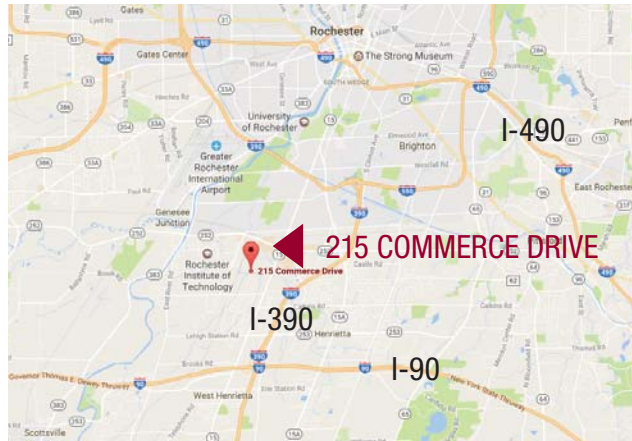

▶ 215 COMMERCE DRIVE

215 COMMERCE DRIVE, ROCHESTER, NY 14623

215 Commerce Drive is an industrial building located in Henrietta, NY just 2.5 miles from I-390 and the NYS Thruway.

- 15 docks
- Wet sprinklers throughout
- On-site parking for cars and trailers
- Concrete block and steel frame construction
- Minutes from I-390 and the NYS Thruway

15
DOCKS

LOCATED IN
HENRIETTA

30'
CEILING HEIGHT

CONTACT ADAM BORRELL

(585) 287-5861

aborrell@buckprop.com

**BUCKINGHAM
PROPERTIES**

Real Estate...*Reimagined.*