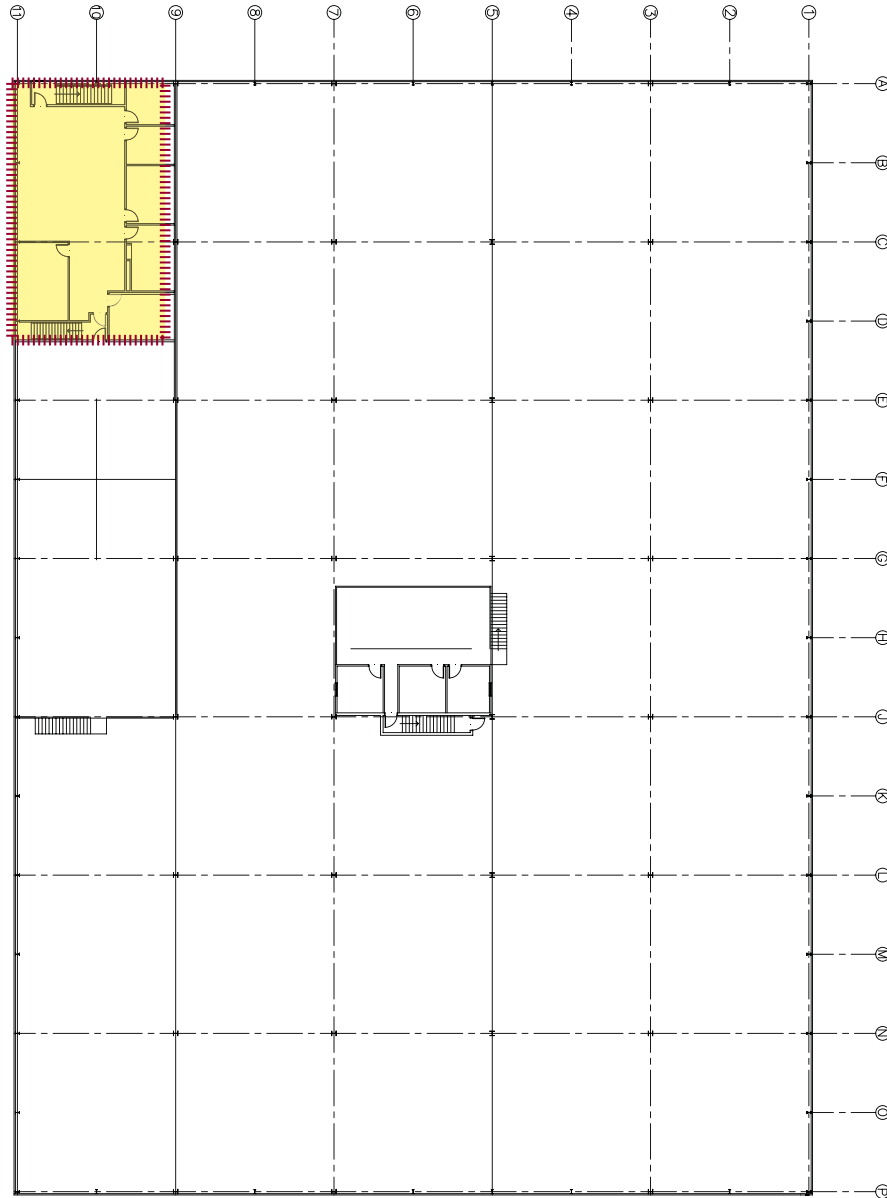

▶ 7200 RAWSON ROAD

7200 RAWSON ROAD, VICTOR, NY 14564

2ND FLOOR

CONTACT ADAM BORRELL

(585) 287-5861

aborrell@buckprop.com

**BUCKINGHAM
PROPERTIES**

Real Estate...*Reimagined.*

T: (585) 295-9500

www.buckprop.com