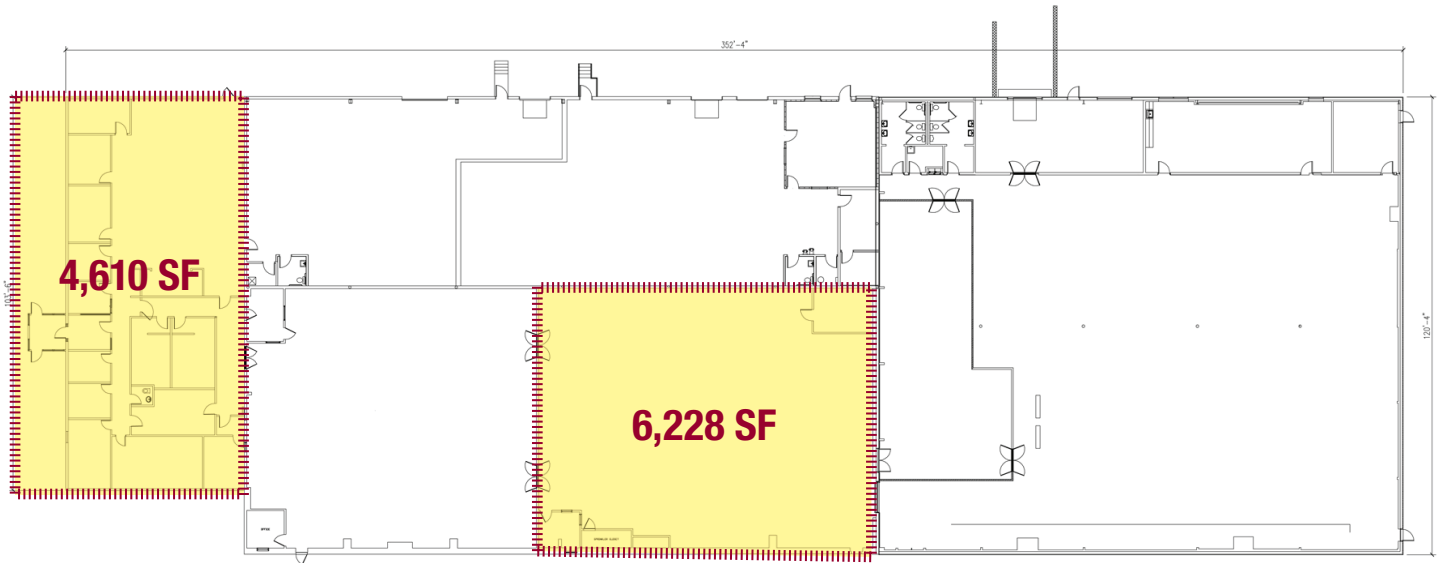

► 5829 COUNTY ROAD 41, FARMINGTON

5829 COUNTY ROAD 41, FARMINGTON, NY

CONTACT ADAM BORRELL

(585) 287-5861

aborrell@buckprop.com

**BUCKINGHAM
PROPERTIES**