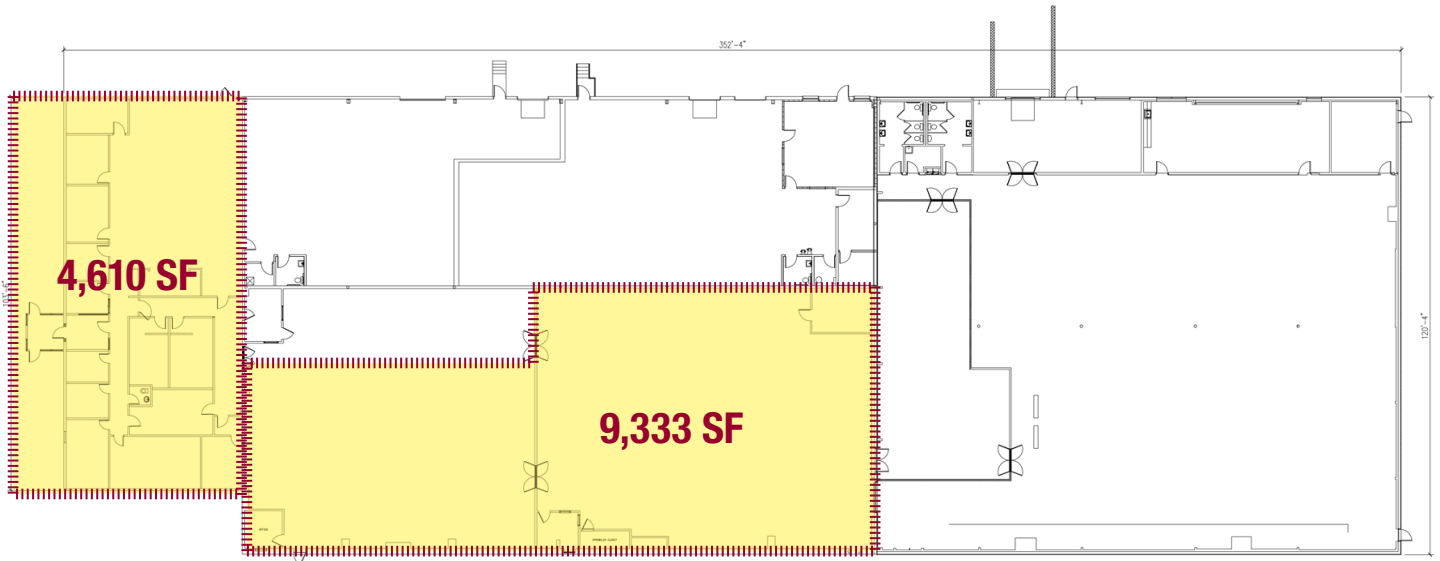

► 5829 COUNTY ROAD 41, FARMINGTON

5829 COUNTY ROAD 41, FARMINGTON, NY

CONTACT ADAM BORRELL

(585) 287-5861

aborrell@buckprop.com

**BUCKINGHAM
PROPERTIES**

Real Estate...*Reimagined.*

T: (585) 295-9500

www.buckprop.com