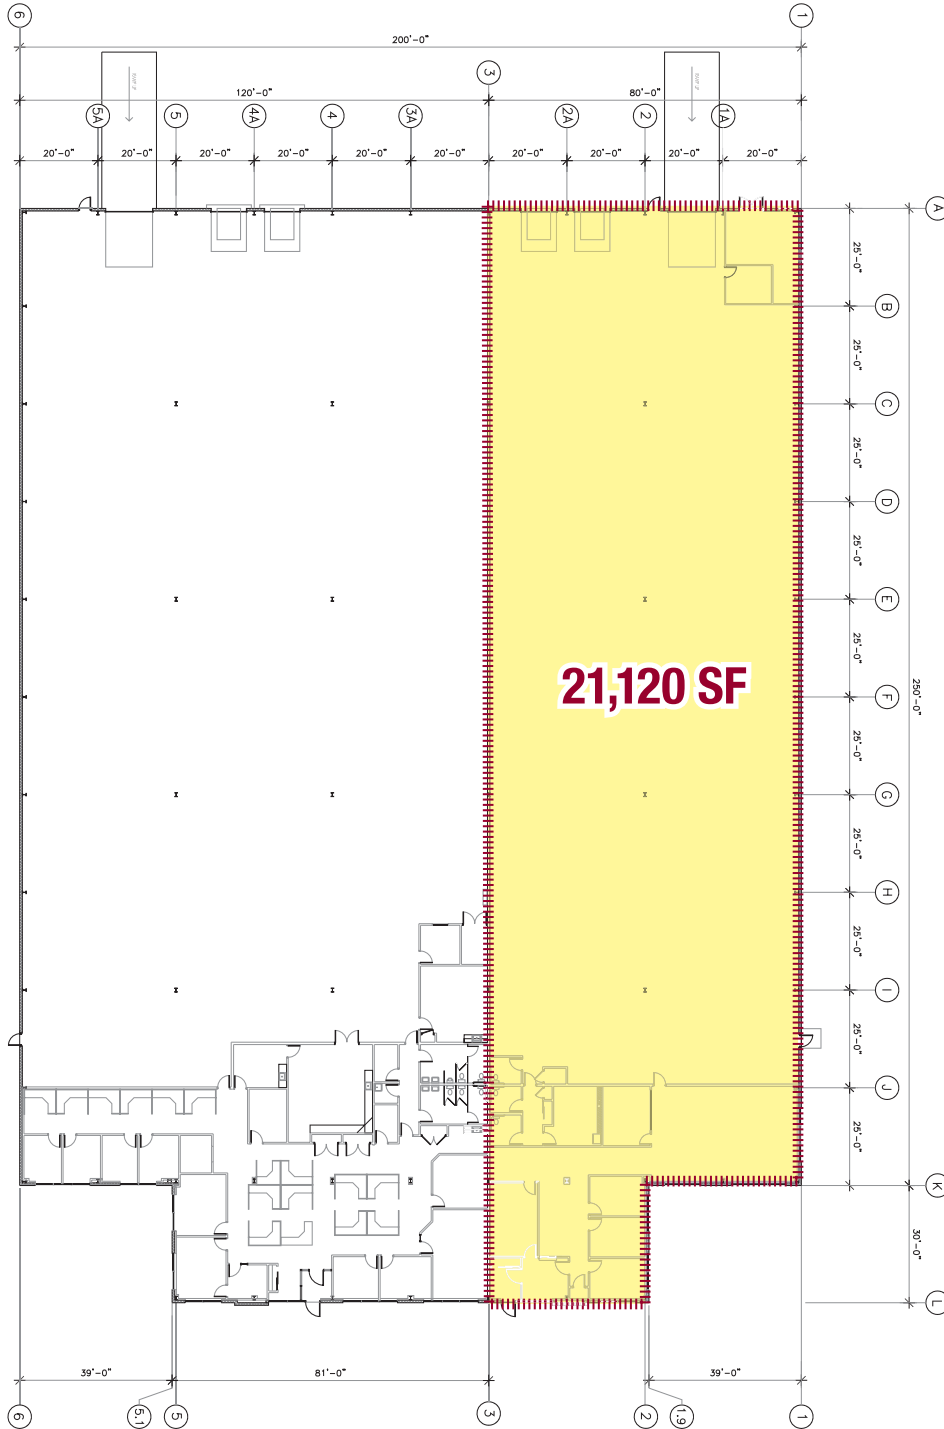

▶ 100 AVIATION WAY

100 AVIATION WAY, CHILI, NY 14624

CONTACT ADAM BORRELL

(585) 287-5861

aborrell@buckprop.com

**BUCKINGHAM
PROPERTIES**

Real Estate...*Reimagined.*

T: (585) 295-9500

www.buckprop.com